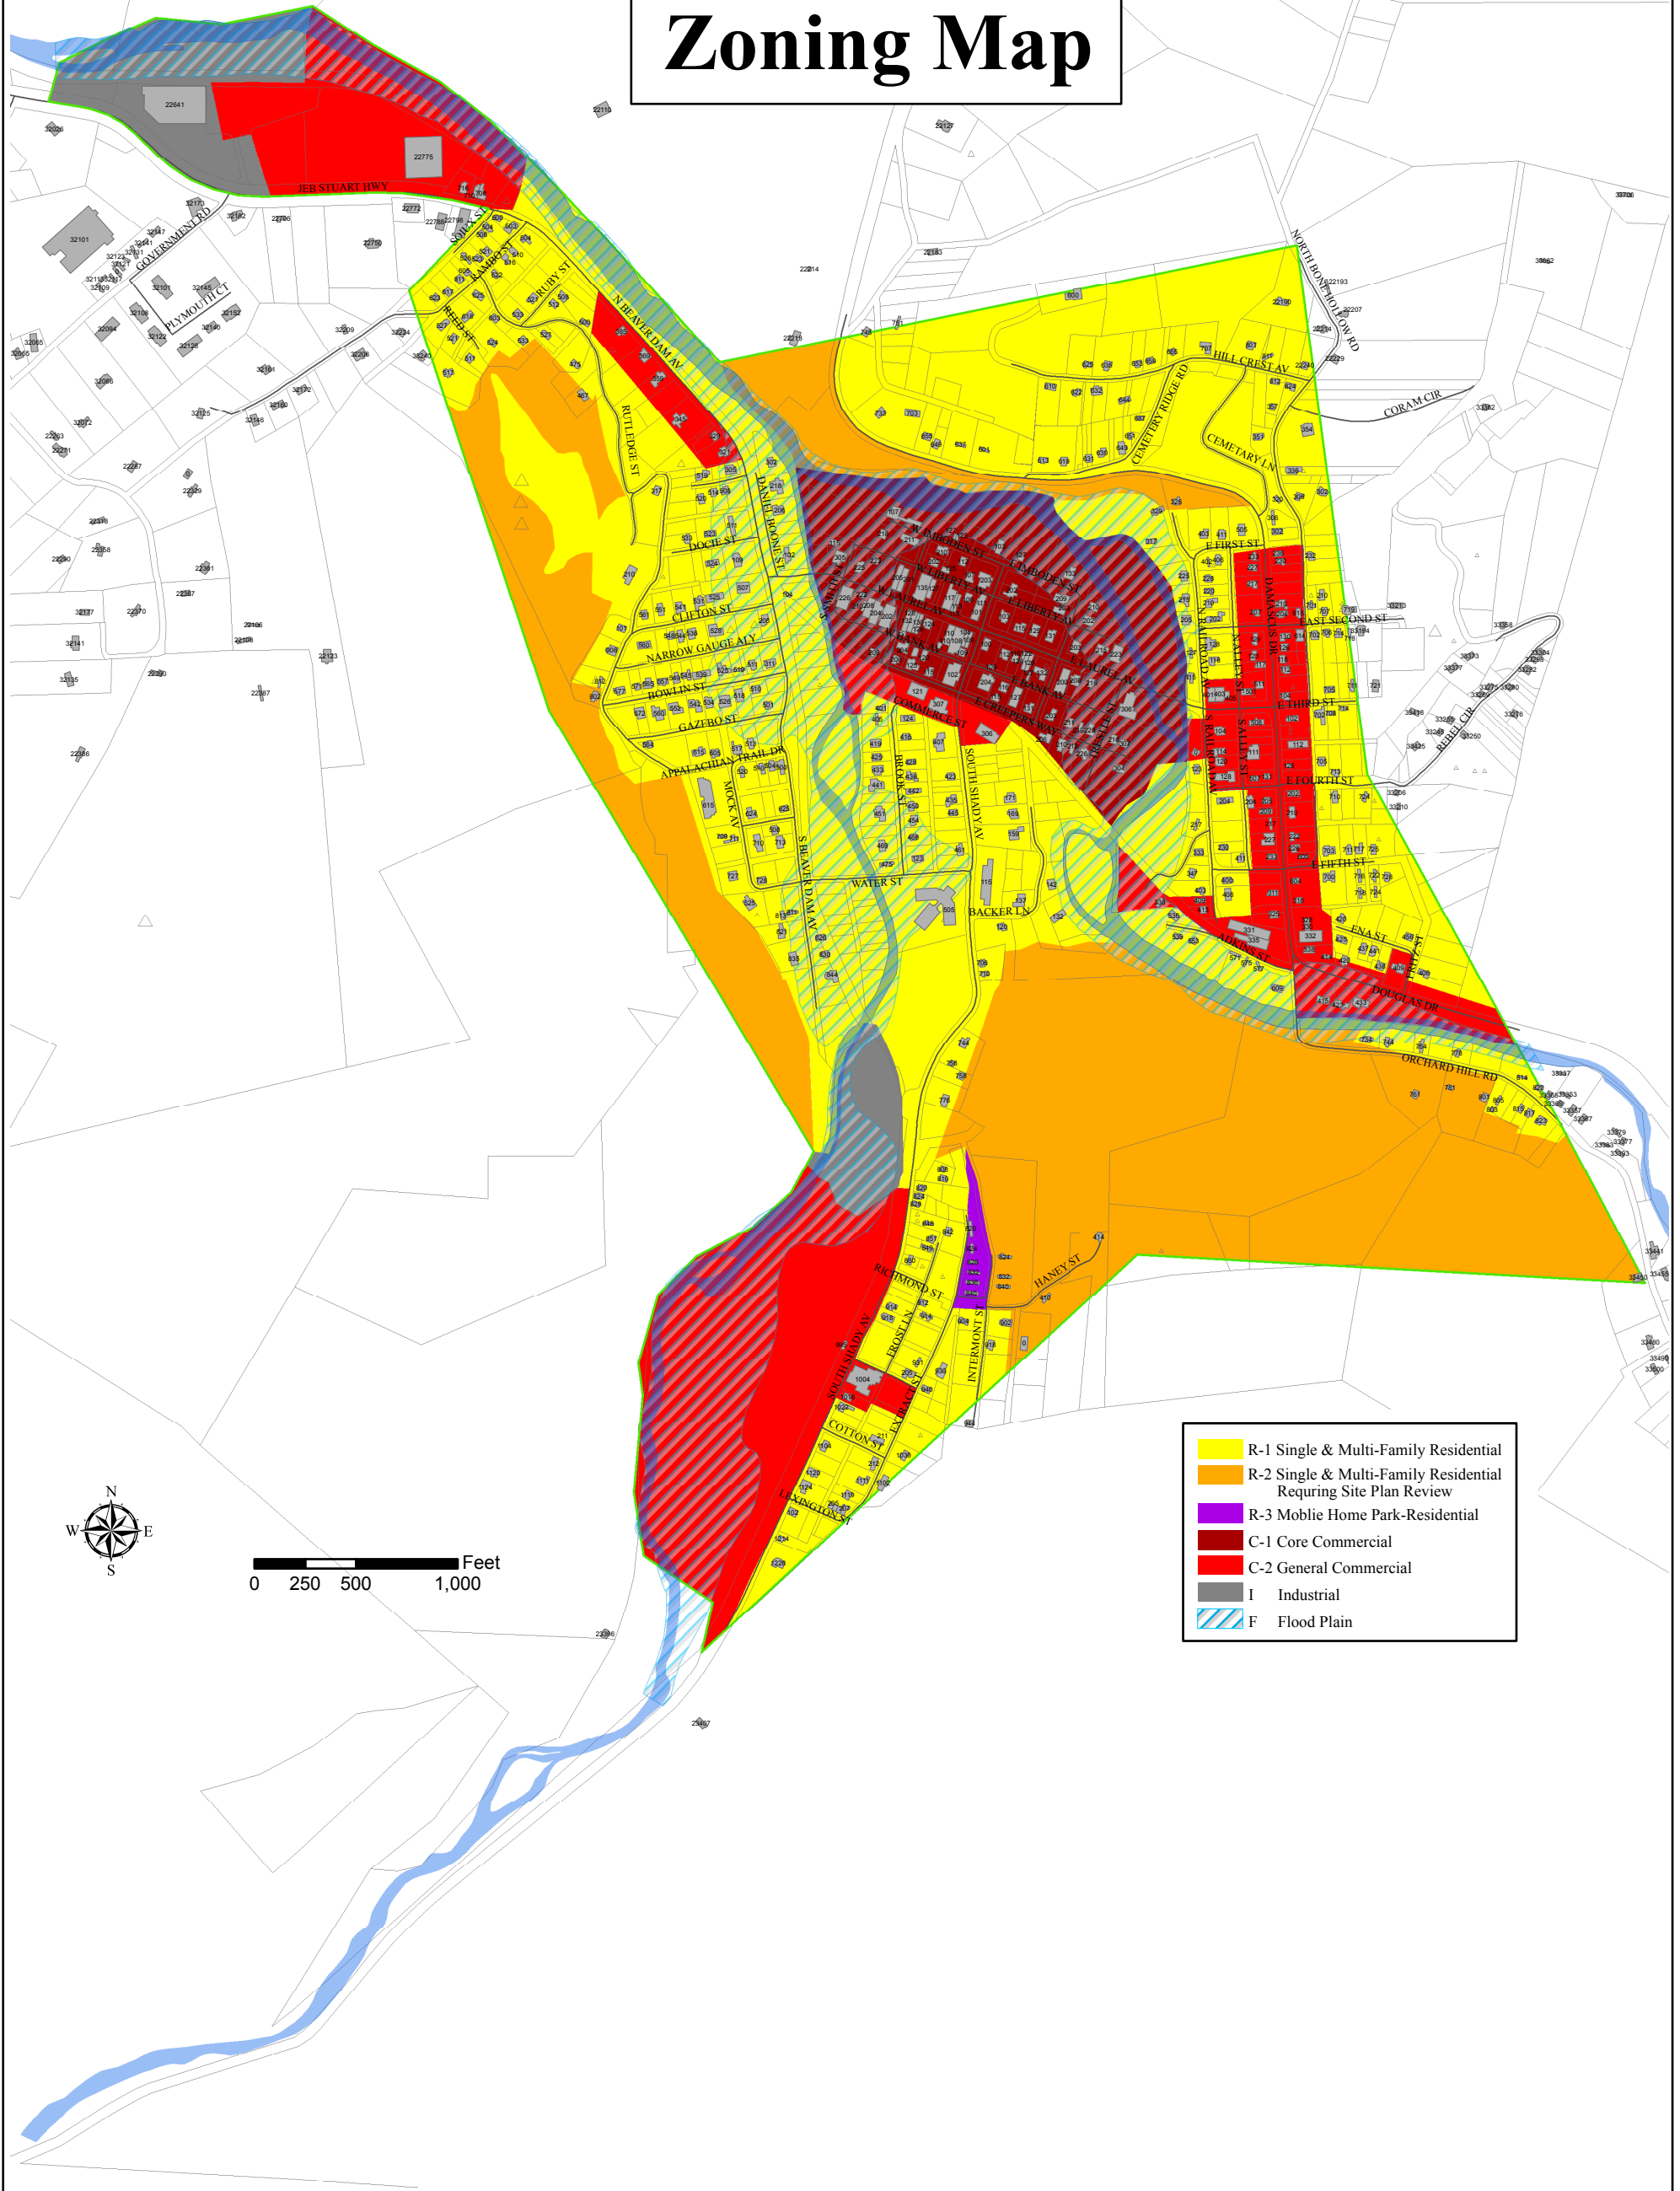

Damascus Zoning Map

- R-1 Single & Multi-Family Residential
- R-2 Single & Multi-Family Residential Requiring Site Plan Review
- R-3 Mobile Home Park-Residential
- C-1 Core Commercial
- C-2 General Commercial
- I Industrial
- F Flood Plain

0 250 500 1,000 Feet